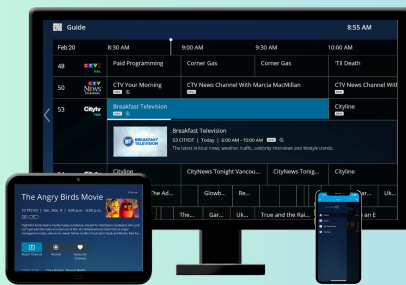

JUST A FEW REMINDERS

If you have noticed that you haven't received a bill in a few months...

Did you give your email address or exemption reason?

REMEMBER, we went paperless in September!

Have you called to schedule your BrookeTel TV conversion??
Book now to ensure that you continue to receive the same great TV service and more!

Have you started to follow us on Facebook and Instagram?

That is the place to get the fastest up to date news

@brooketel

@brooketelecom