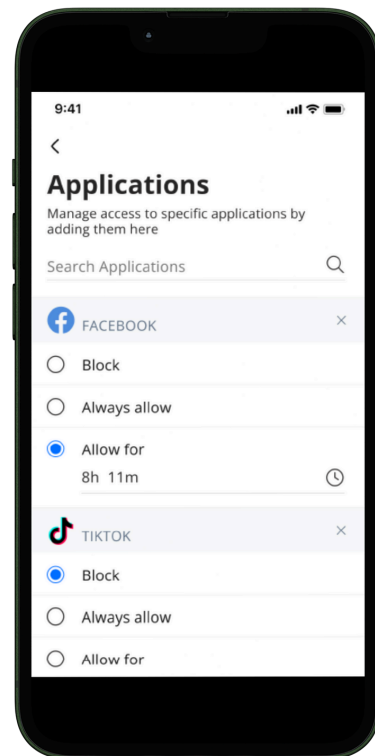

Safe Search:

Remove inappropriate and explicit content for users search results.