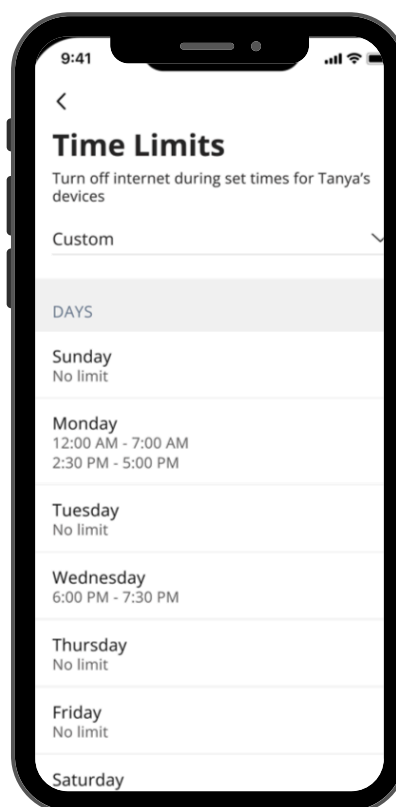

ExperiencelQ with My Priorities activity and device broadband optimization

Prioritize traffic by activity

Keep video calls from dropping or movies from buffering with activity prioritizations.

Optimize bandwidth by device

Keep low priority devices or network hogs from consuming your bandwidth by prioritizing the most important devices.

Set Priority Schedules

Set work time, school time or movie time schedules to create uninterrupted wi-fi connectivity.