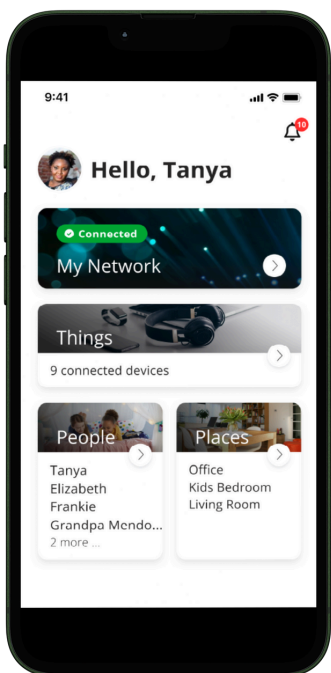

ExperiencelQ

Tailored content control appropriate for everyone in your home.

ExperiencelQ from Brooke Telecom allows you to set the rules for sites like, YouTube, Tic Tok and games like Roblox and Minecraft. Manage screen time and monitor websites and apps across all your family's connected devices.

Customized your way.

Family internet content and screen time control.

ExperiencelQ manages all your family's devices and content from the Command IQ app. You can customize what is appropriate to keep your family safe online.

ExperiencelQ Control Features

- ✓ Wi-Fi Devices at home: games, systems, smart TVs, phones computers, tablets
- ✓ Custom settings by family member
- ✓ screen time limits
- ✓ usage & history
- ✓ Preset off times
- ✓ Bedtimes
- ✓ Device and Activity Priorities

ExperiencelQ Content Control Features

Create People Profiles

Use profiles to assign devices specific to family members and easily pause the internet or create office schedules.

Filter

Block entire internet categories, apps and websites